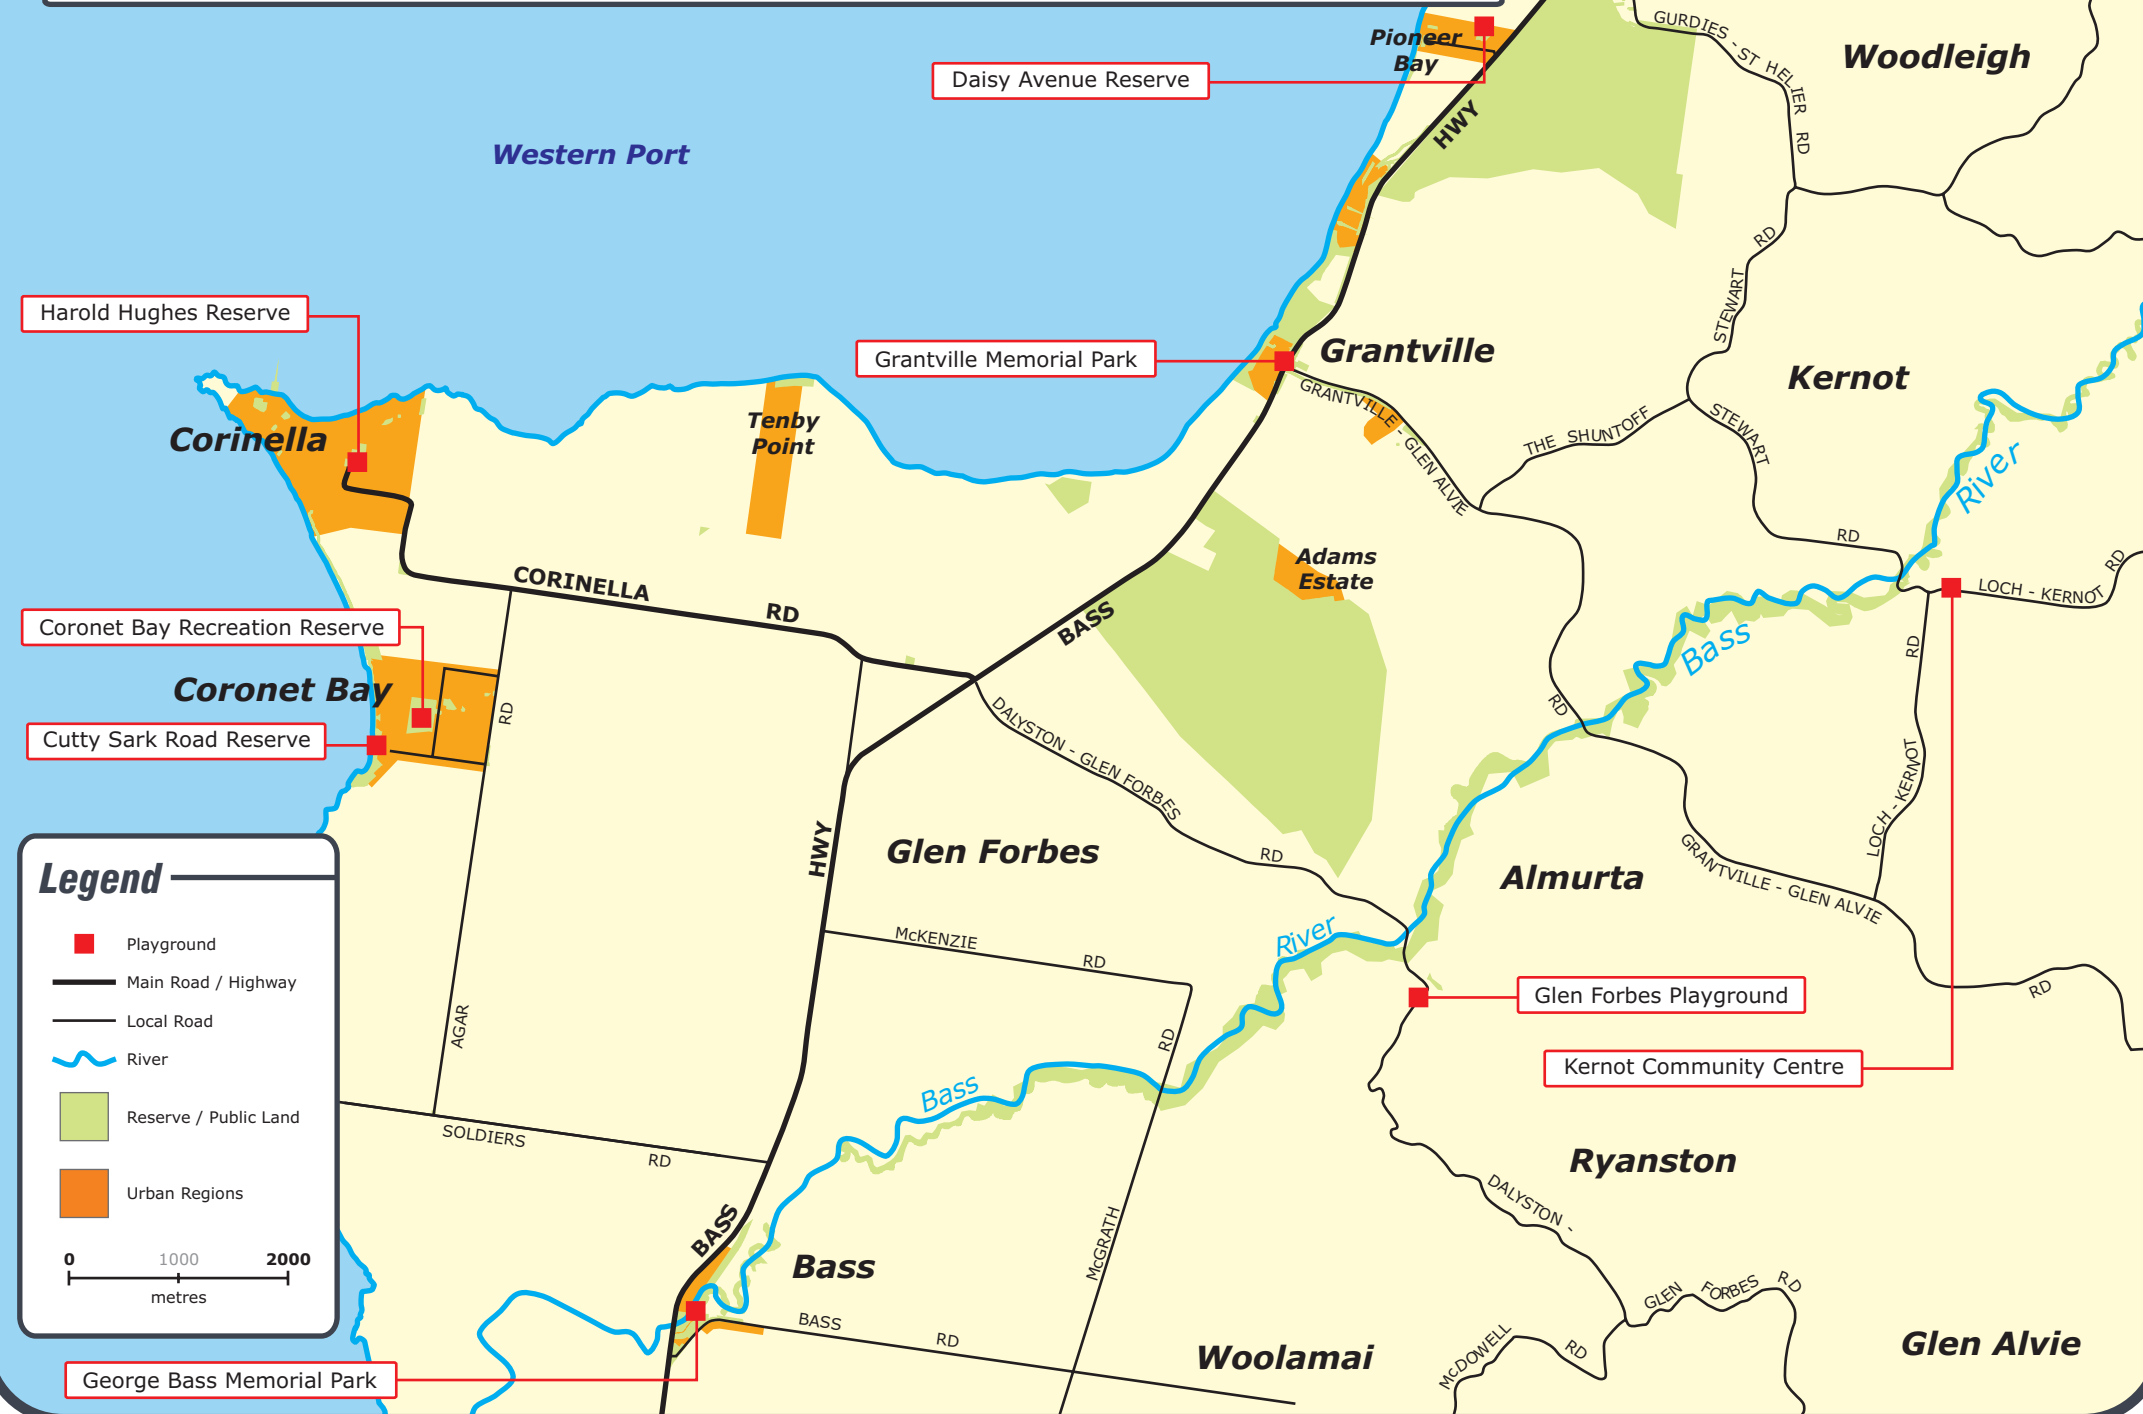

**Legend**

- Playground
- Main Road / Highway
- Local Road
- Reserve / Public Land
- Urban Regions

0    1000    2000  
metres

**BASS COAST Phillip Island + San Remo Playgrounds**

# Kilcunda, Wonthaggi, Cape Paterson + Inverloch Playgrounds

## Legend

- Playground
- Fitness Station
- Main Road / Highway
- Local Road
- River
- Reserve / Public Land
- Urban Regions

# Grantville, Corinella, Coronet Bay, Glen Forbes, Pioneer Bay + Kernot Playgrounds

**Legend**

- Playground
- Main Road / Highway
- Local Road
- ~ River
- Reserve / Public Land
- Urban Regions

0 1000 2000 metres