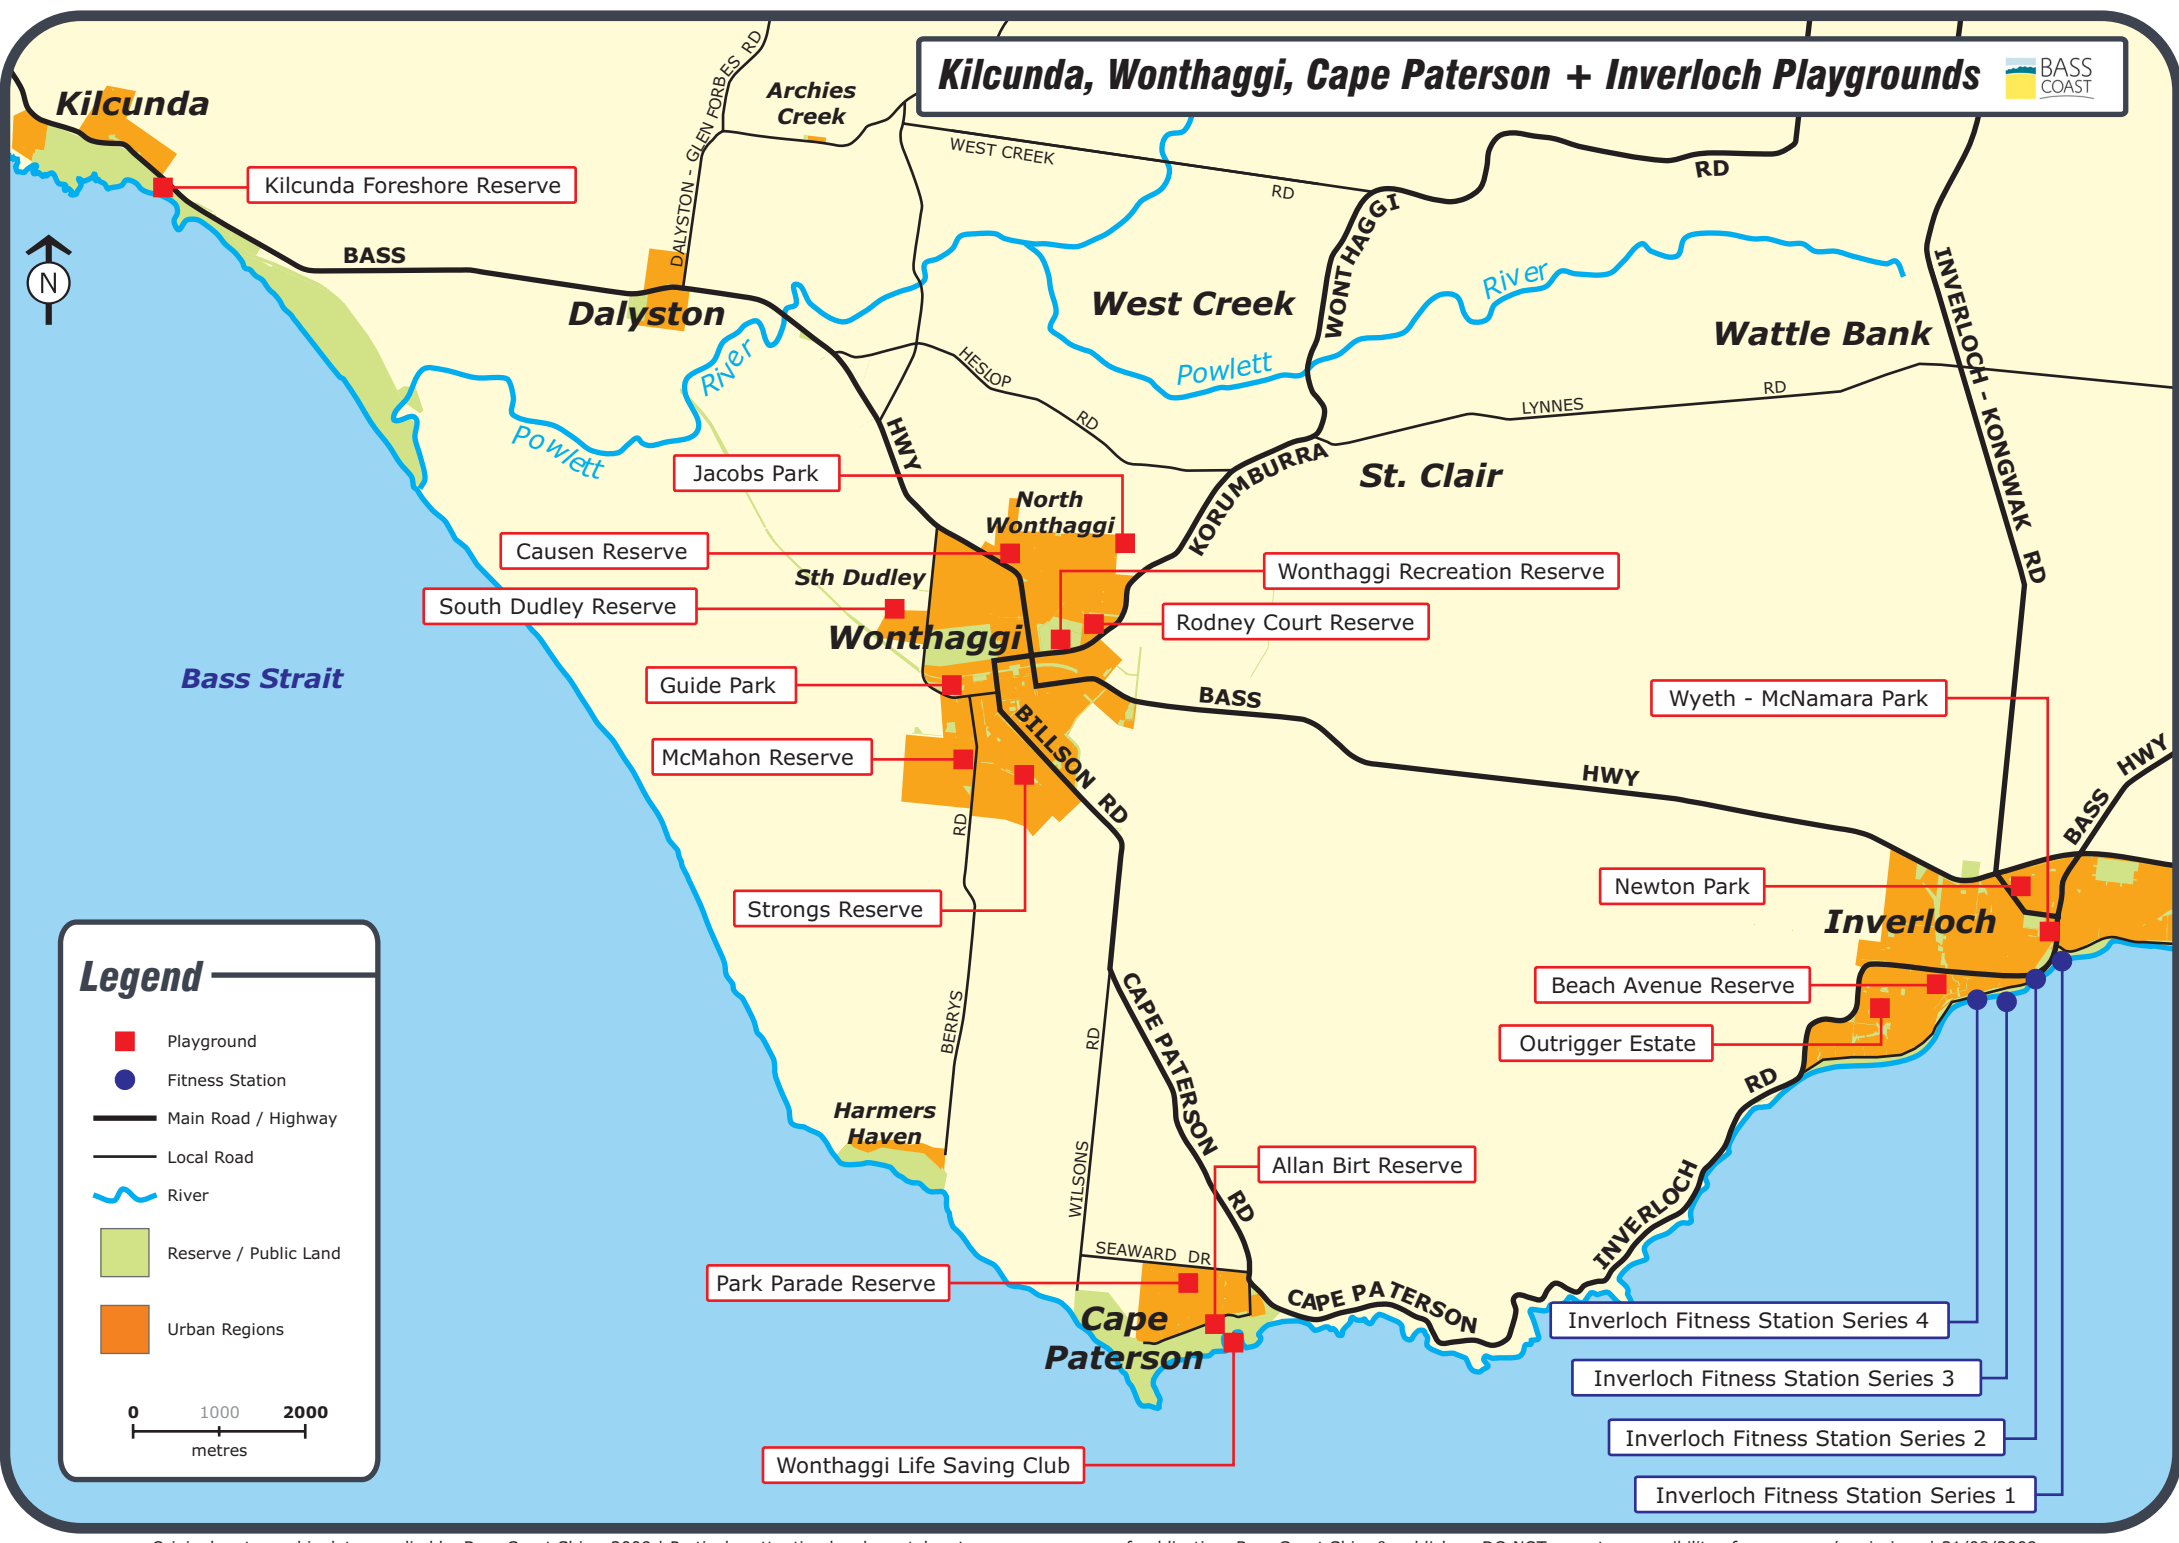

**Legend**

- Playground
- Main Road / Highway
- Local Road
- Reserve / Public Land
- Urban Regions

0    1000    2000  
metres

**BASS COAST Phillip Island + San Remo Playgrounds**

# Kilcunda, Wonthaggi, Cape Paterson + Inverloch Playgrounds

## Legend

- Playground
- Fitness Station
- Main Road / Highway
- Local Road
- River
- Reserve / Public Land
- Urban Regions

# Grantville, Corinella, Coronet Bay, Glen Forbes, Pioneer Bay + Kernot Playgrounds

**Legend**

- Playground
- Main Road / Highway
- Local Road
- ~ River
- Reserve / Public Land
- Urban Regions

0 1000 2000 metres