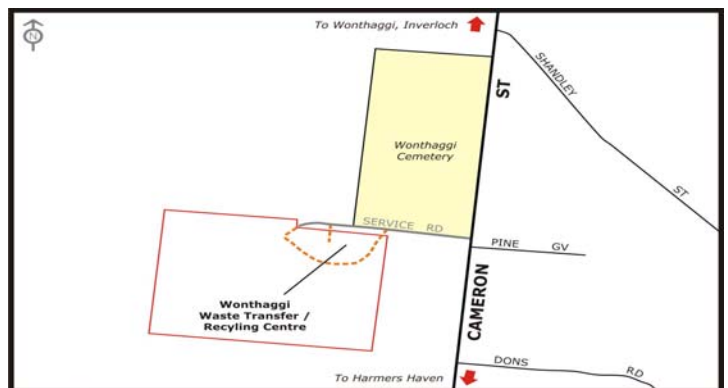

Wonthaggi Transfer Station

180 Cameron Street
Wonthaggi VIC 3995

Phone: (03) 5672 1933
Open: 7 Days 8.30- 4.30