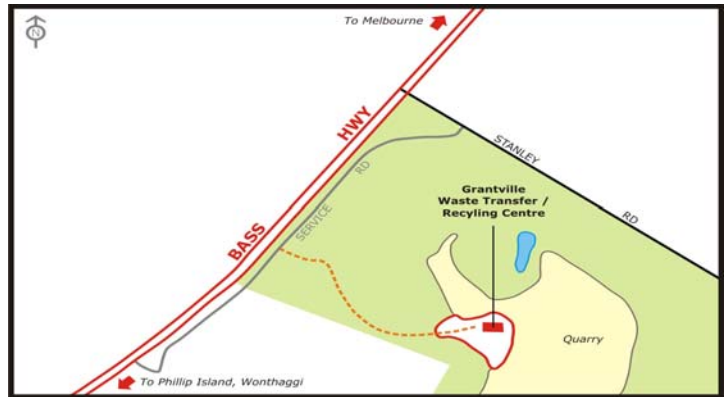

Operating Hours & Locations

Grantville Landfill

1685 Bass Highway
(Via service road off Stanley Rd)
Grantville VIC 3984

Open: 7 Days 8.30- 4.30
Phone: (03) 5678 8739

Wonthaggi Transfer Station

180 Cameron Street
Wonthaggi VIC 3995