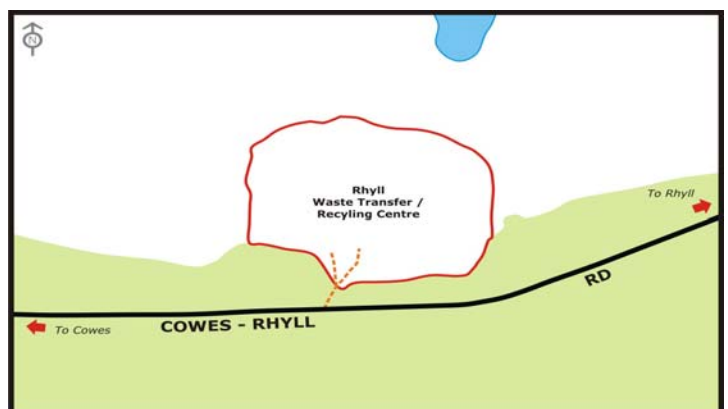

Rhyll Transfer Station

309 Cowes-Rhyll Road
Rhyll VIC 3923

Phone: (03) 5672 1933
Open: 7 Days 8.30- 4.30